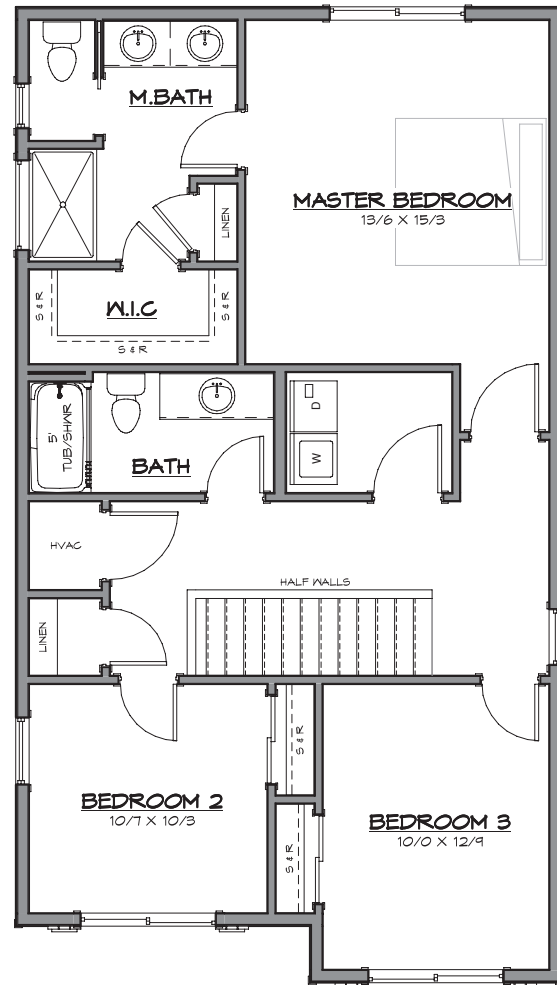

GENERATION HOMES
N O R T H W E S T

Total SqFt: 1644

Bedrooms: 3

Bathrooms: 2.5

Garage: 2-car