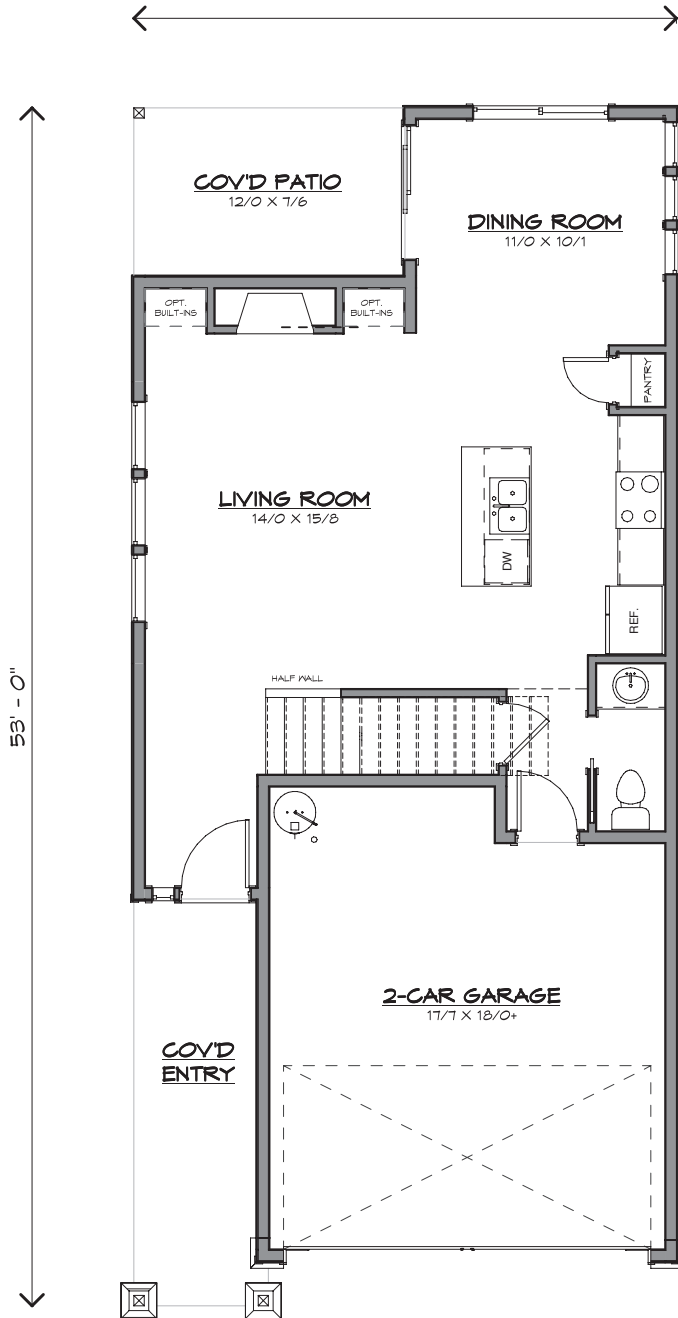

GENERATION HOMES
N O R T H W E S T

Total SqFt: 1644

Bedrooms: 3

Bathrooms: 2.5

Garage: 2-car