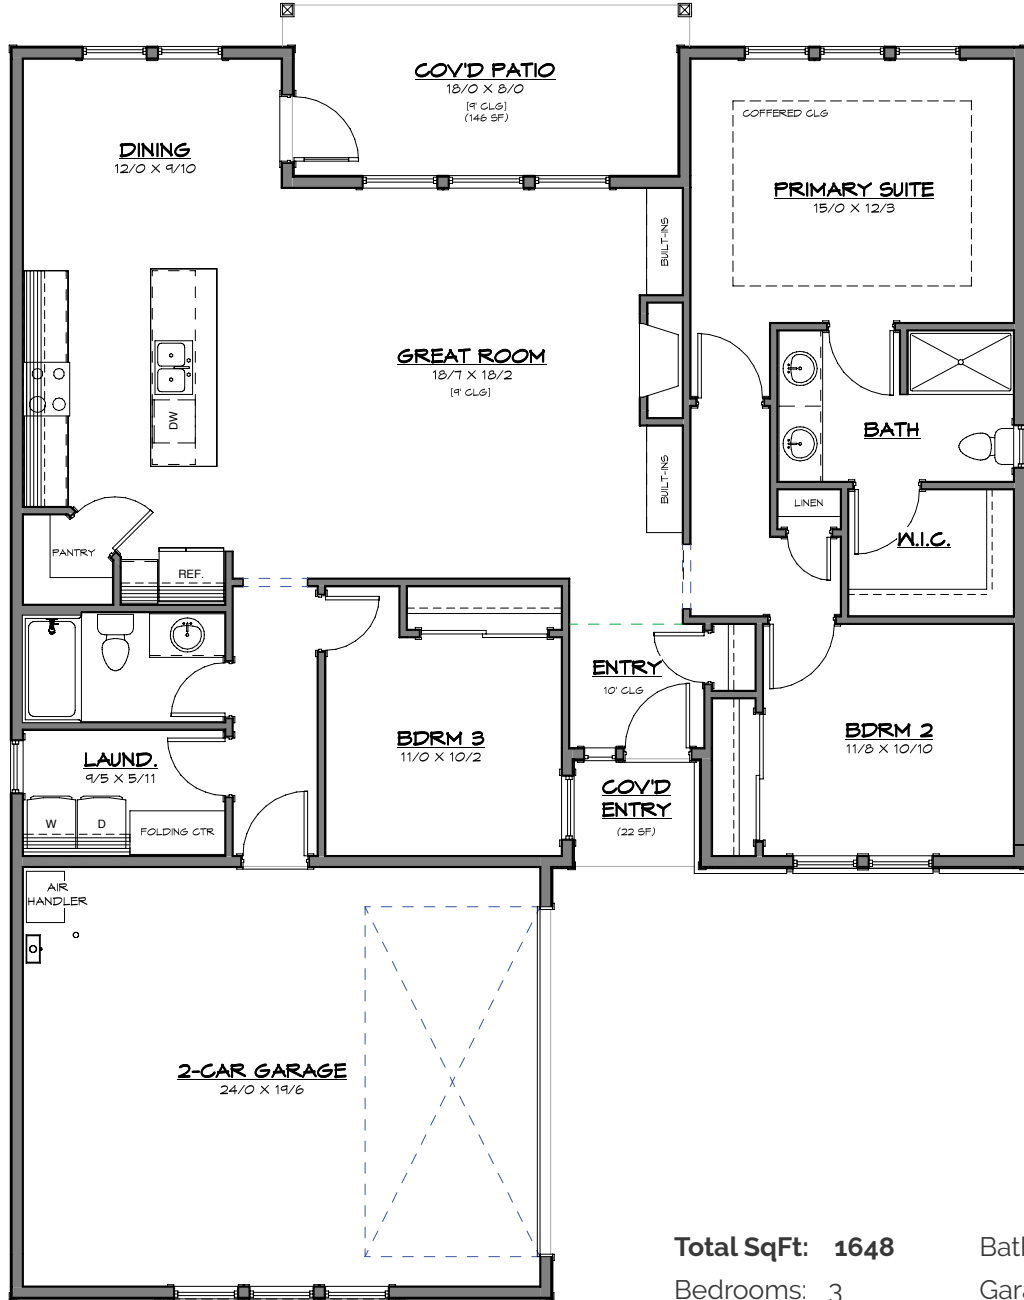

GENERATION HOMES
N O R T H W E S T

Mapleton

1648

- 2021 Building Excellence Award "Best New Home 750k-1M"
- 2021 New Homes Tour "Best of Show Under 750k"
- 2021 Clark County BIA Building "Excellence Award"
- 2021 Parade of Homes "Industry Choice" and People's Choice Award
- 2019 Building Excellence Award "Best New Home \$800k-\$1M"
- 2018 New Homes Tour "Most Livable Floor Plan"

GENERATION HOMES
N O R T H W E S T

Total SqFt: 1648

Bathrooms: 2

Bedrooms: 3

Garage: 2-car