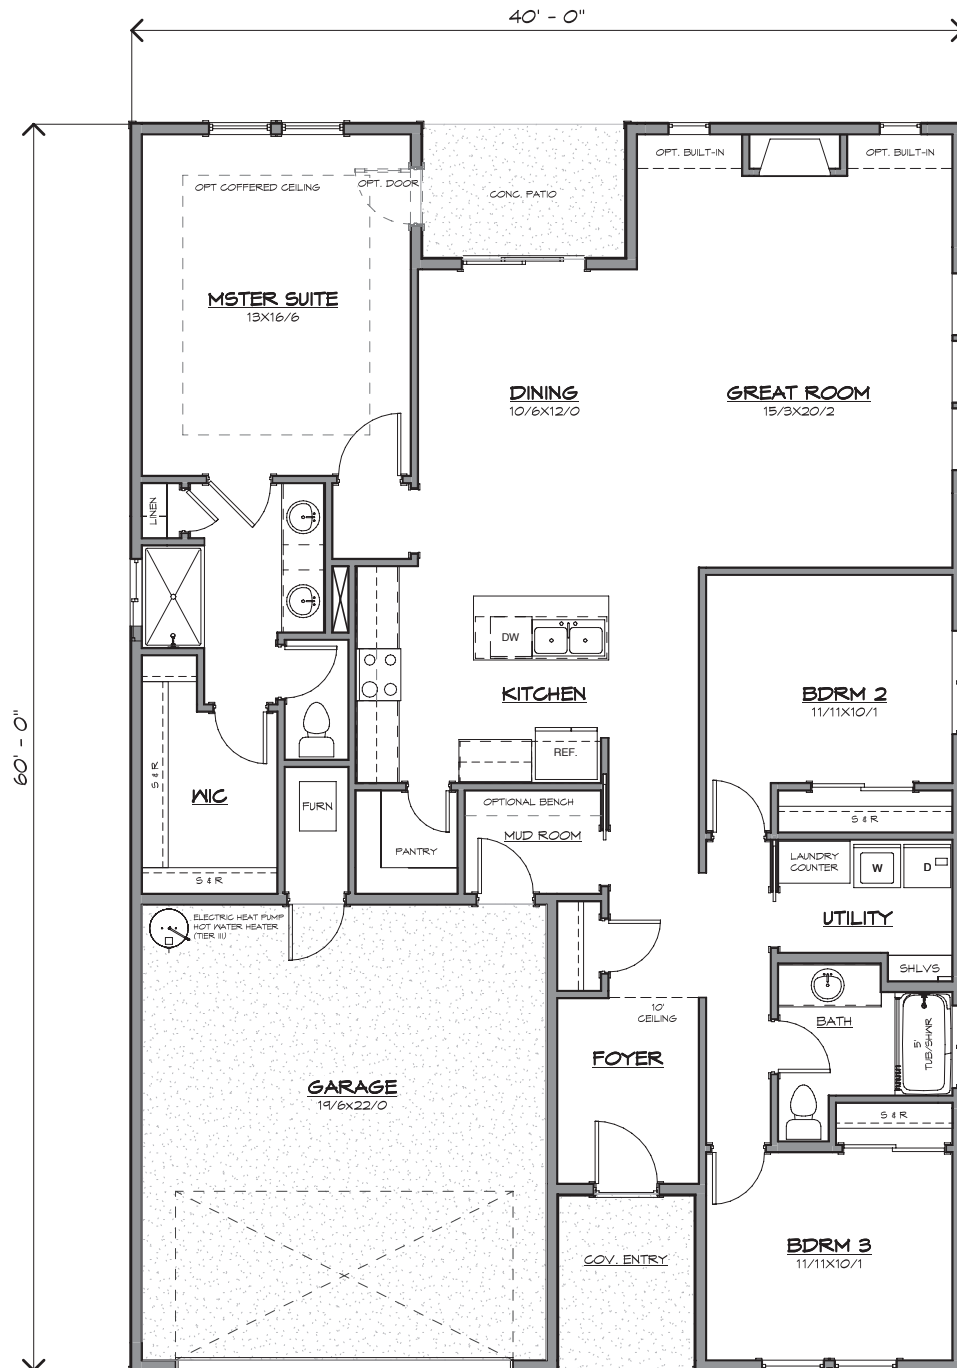

GENERATION HOMES
N O R T H W E S T

Total SqFt: 1824

Bedrooms: 3

Bathrooms: 2

Garage: 2-car