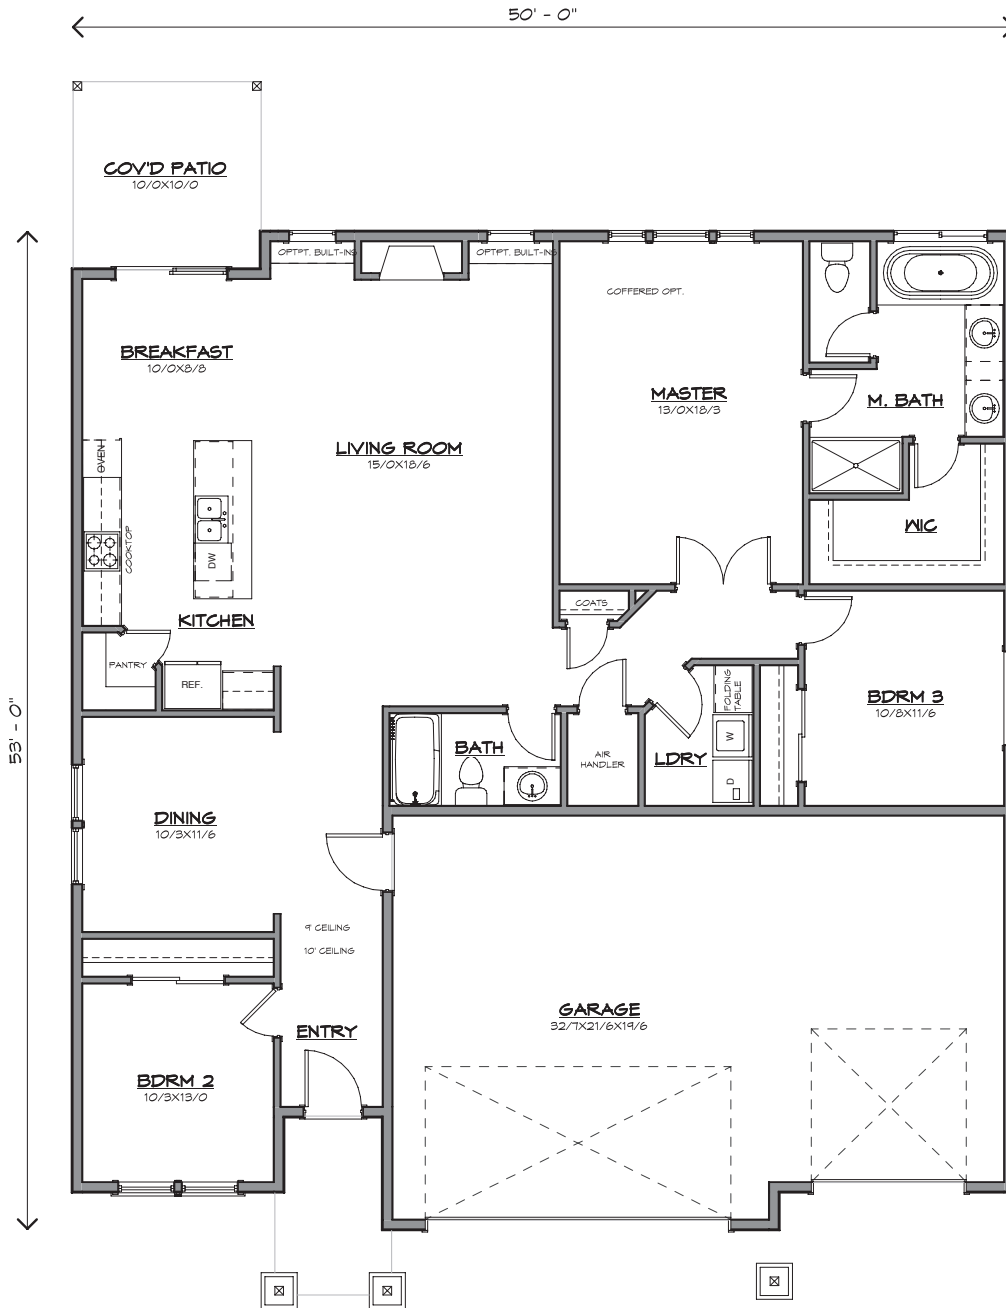

GENERATION HOMES
N O R T H W E S T

The Richmond

1846

- 2021 Building Excellence Award "Best New Home 750k-1M"
- 2021 New Homes Tour "Best of Show Under 750k"
- 2021 Clark County BIA Building "Excellence Award"
- 2021 Parade of Homes "Industry Choice" and People's Choice" Award
- 2019 Building Excellence Award "Best New Home \$800k-\$1M"
- 2018 New Homes Tour "Most Livable Floor Plan"

GENERATION HOMES
N O R T H W E S T

Total SqFt: 1846
 Bedrooms: 3
 Bathrooms: 2
 Garage: 3-car