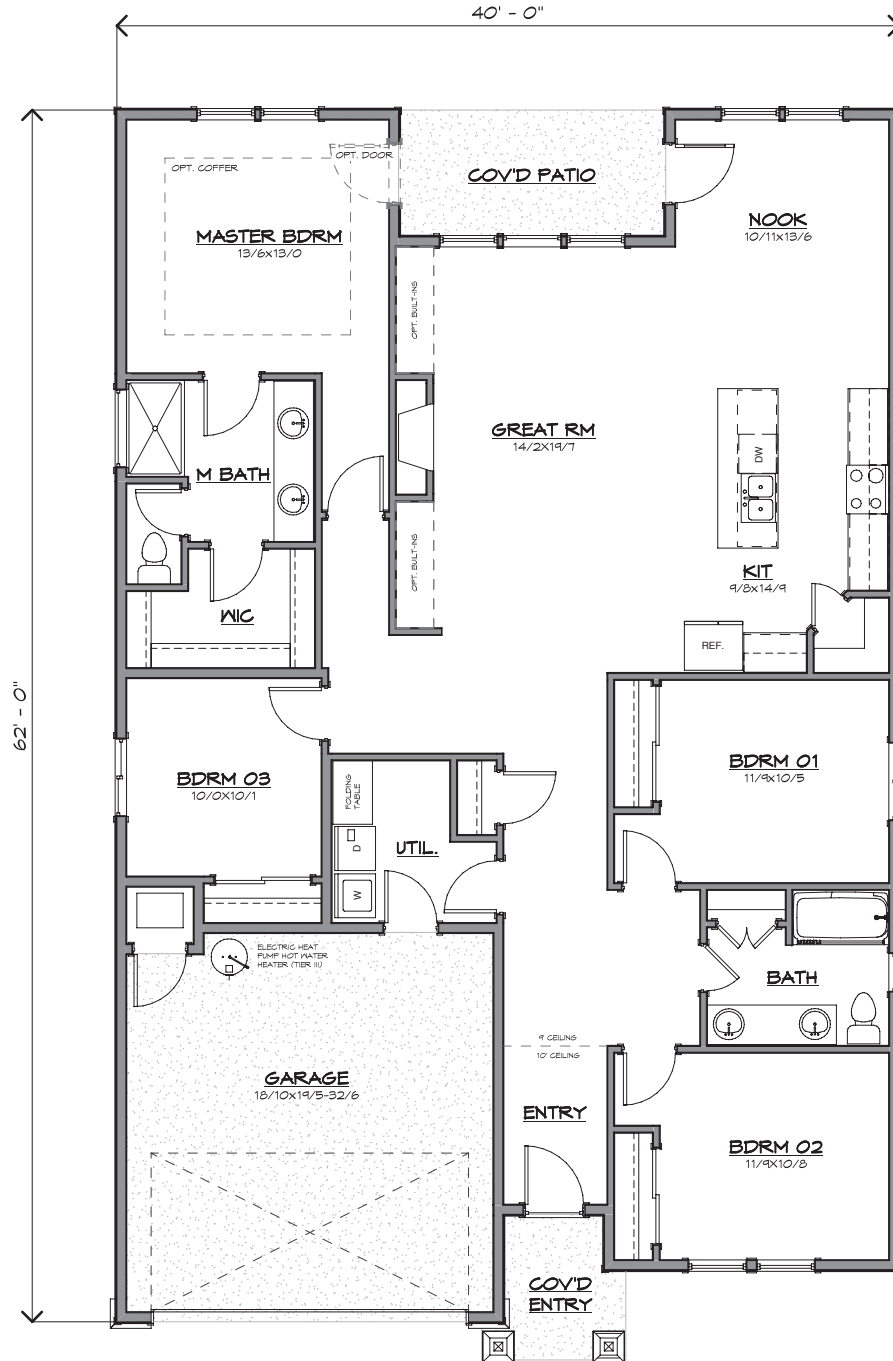

GENERATION HOMES
N O R T H W E S T

The Lewiston

1926

Building Excellence Award 2019 "Best New Home \$800,000 - \$1 Million"
 2018 New Homes Tour "Most Livable Floor Plan"
 2017 Clark County BIA Builder of the Year
 2017 Clark County Parade of Homes Winner "Best in Show"
 Building Excellence Award 2017 "Best New Home \$350,000 - \$500,000"

GENERATION HOMES
N O R T H W E S T

Total SqFt: 1926

Bedrooms: 4

Bathrooms: 2

Garage: 2-car