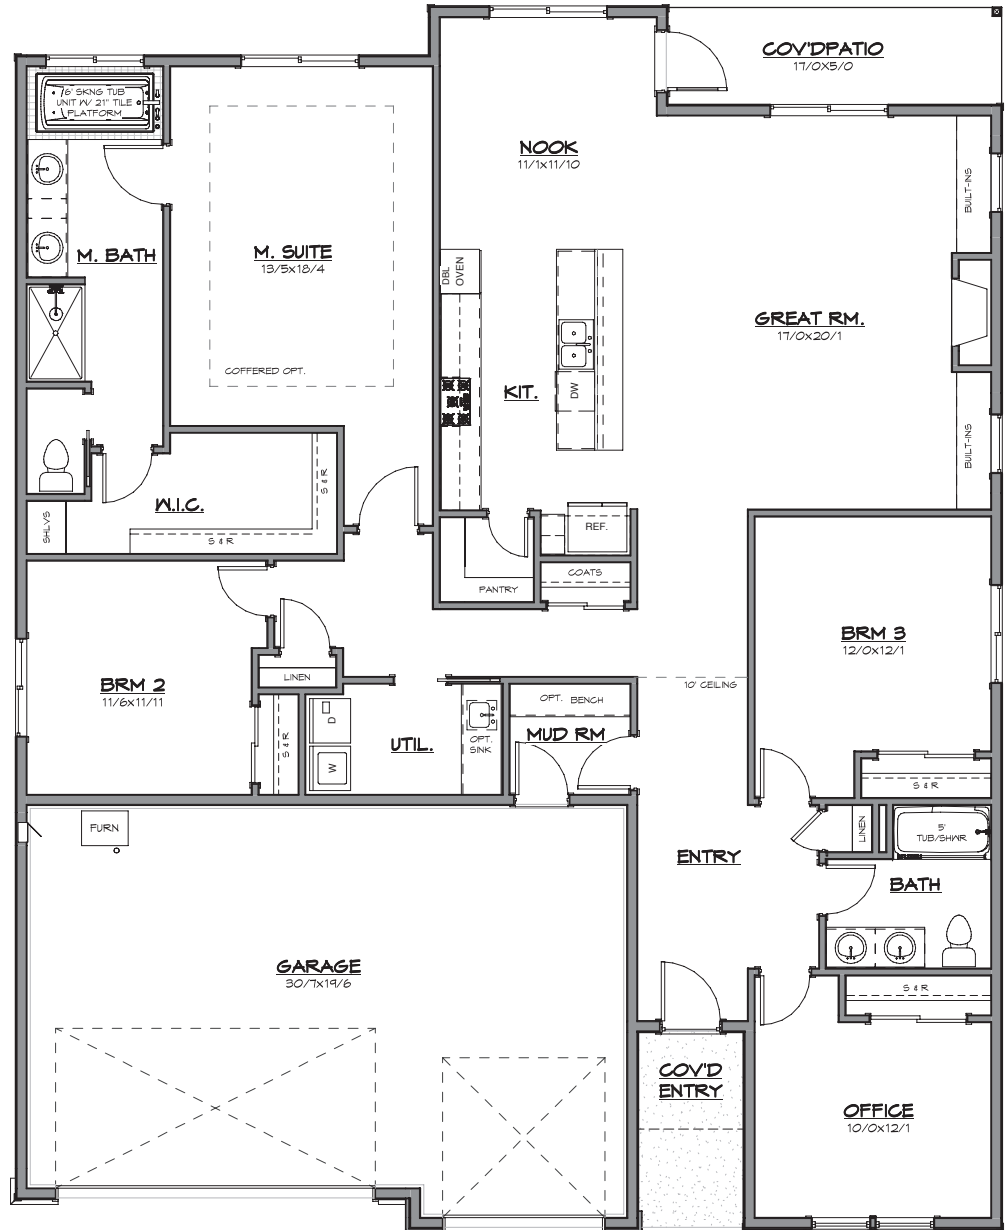

GENERATION HOMES
N O R T H W E S T

The Lexington

2235

- 2018 New Homes Tour "Most Livable Floor Plan"
- 2017 Clark County BIA Builder of the Year
- 2017 Clark County Parade of Homes Winner "Best in Show"
- Building Excellence Award 2017 - Best New Home \$350,000 - \$500,000

GENERATION HOMES
N O R T H W E S T

Total SqFt: 2235
 Bedrooms: 4 + Office
 Bathrooms: 2
 Garage: 3-car