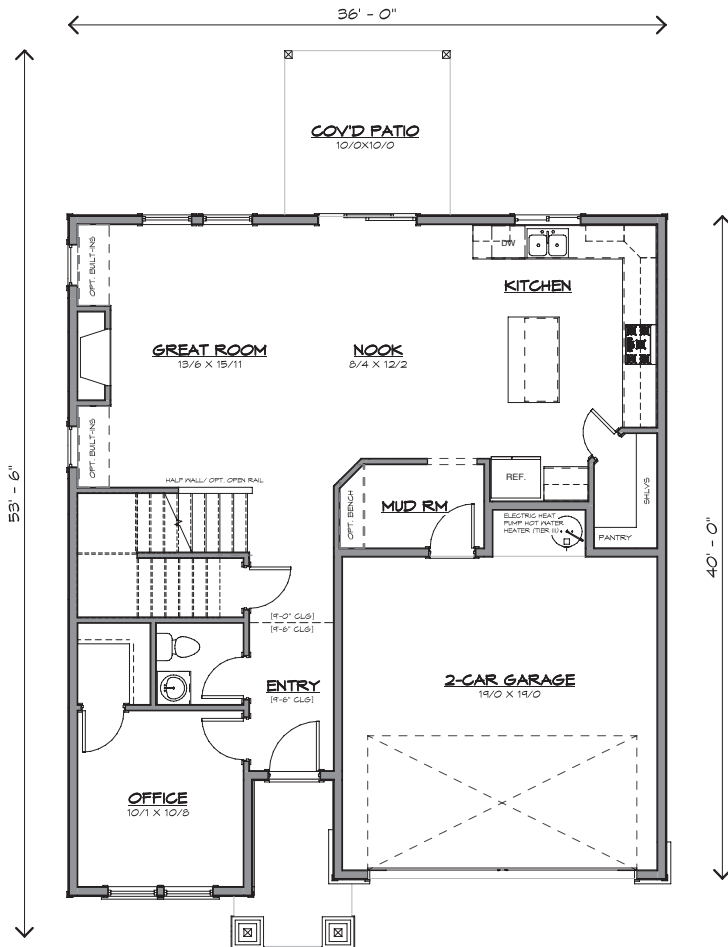

GENERATION HOMES
N O R T H W E S T

The Rockford

2276

- 2021 Building Excellence Award "Best New Home 750k-1M"
- 2021 New Homes Tour "Best of Show Under 750k"
- 2021 Clark County BIA Building "Excellence Award"
- 2021 Parade of Homes "Industry Choice" and "People's Choice" Award
- 2019 Building Excellence Award "Best New Home \$800k-\$1M"
- 2018 New Homes Tour "Most Livable Floor Plan"

GENERATION HOMES
N O R T H W E S T

Total SqFt: 2276
 Bedrooms: 4 + Office
 Bathrooms: 2.5
 Garage: 2-car