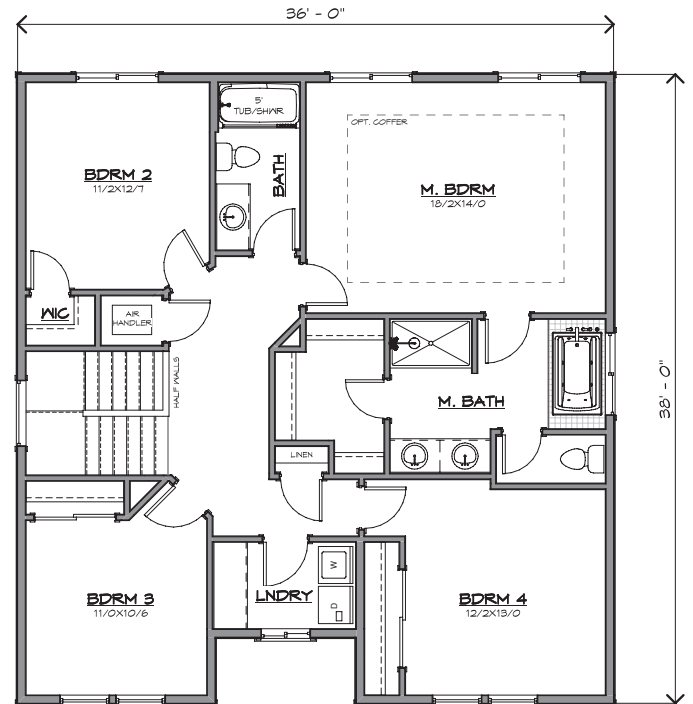

GENERATION HOMES
N O R T H W E S T

Total SqFt: 2276
 Bedrooms: 4 + Office
 Bathrooms: 2.5
 Garage: 2-car