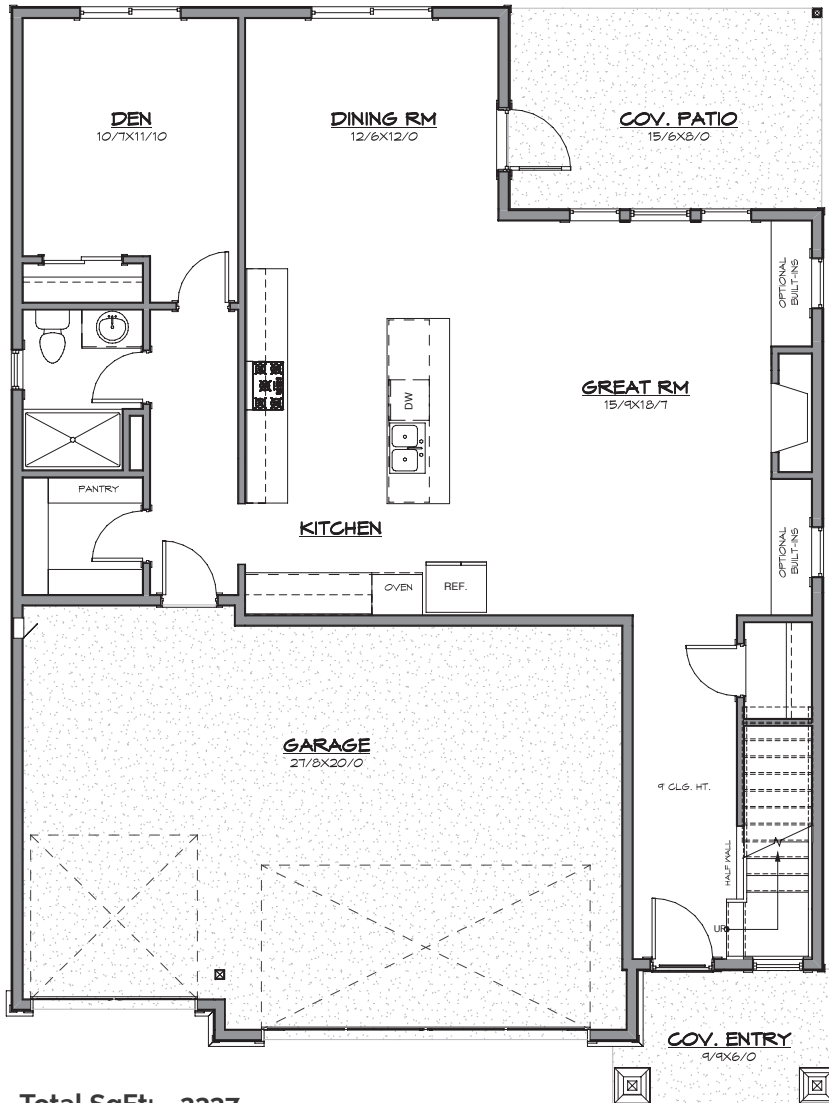

# The Stillwater

2337

Building Excellence Award 2019 "Best New Home \$800,000 - \$1 Million"  
2018 New Homes Tour "Most Livable Floor Plan"  
2017 Clark County BIA Builder of the Year  
2017 Clark County Parade of Homes Winner "Best in Show"  
Building Excellence Award 2017 "Best New Home \$350,000 - \$500,000"

**GENERATION HOMES**  
N O R T H W E S T

**Total SqFt: 2337**

Bedrooms: 3 + Den

Bathrooms: 2.5

Garage: 3-car