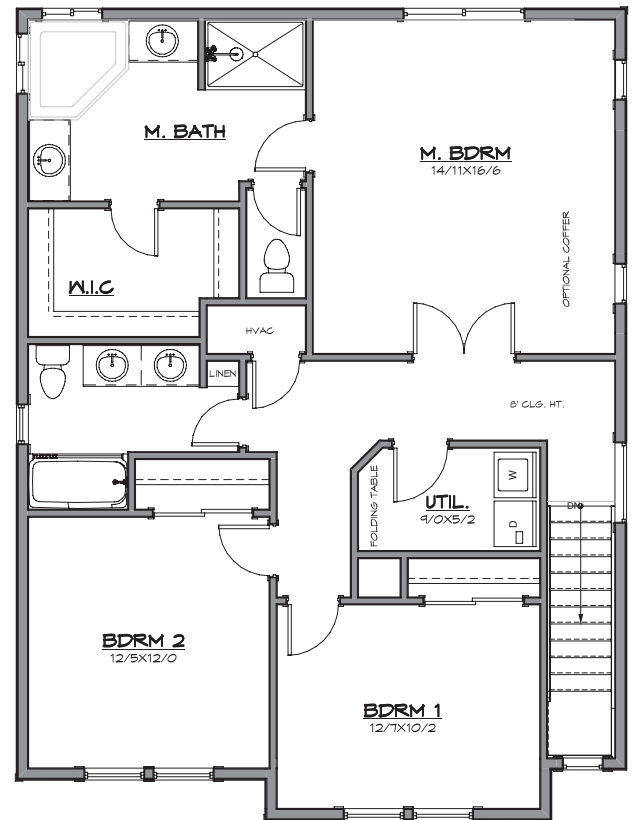

# The Stillwater

2337

Building Excellence Award 2019 "Best New Home \$800,000 - \$1 Million"  
2018 New Homes Tour "Most Livable Floor Plan"  
2017 Clark County BIA Builder of the Year  
2017 Clark County Parade of Homes Winner "Best in Show"  
Building Excellence Award 2017 "Best New Home \$350,000 - \$500,000"

**GENERATION HOMES**  
N O R T H W E S T

**Total SqFt: 2337**

Bedrooms: 3 + Den

Bathrooms: 2.5

Garage: 3-car