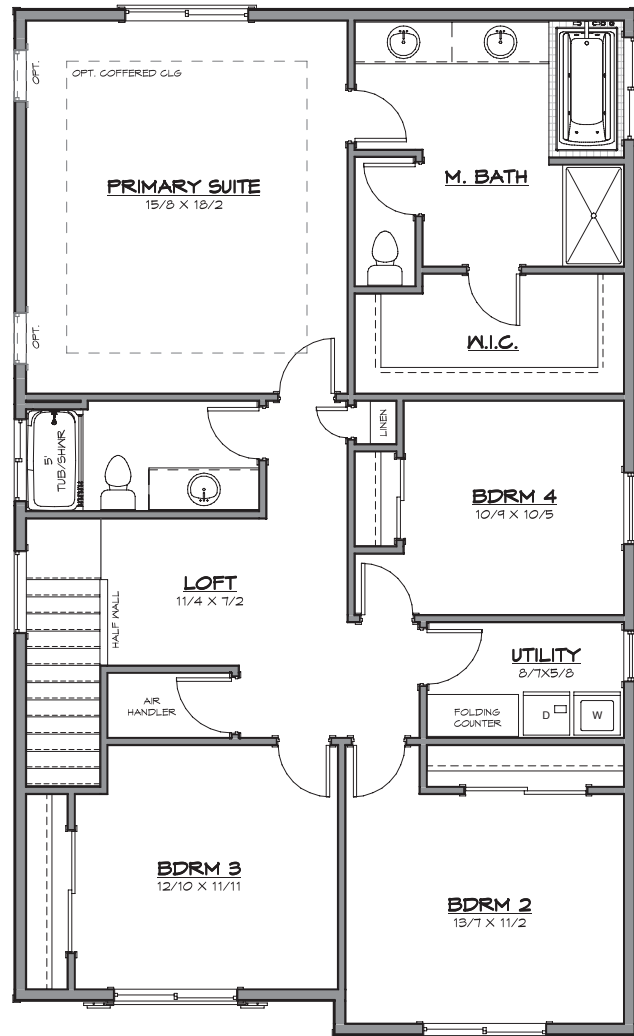

GENERATION HOMES
N O R T H W E S T

The Medford

2365

- 2021 Building Excellence Award "Best New Home 750k-1M"
- 2021 New Homes Tour "Best of Show Under 750k"
- 2021 Clark County BIA Building "Excellence Award"
- 2021 Parade of Homes "Industry Choice" and People's Choice" Award
- 2019 Building Excellence Award "Best New Home \$800k-\$1M"
- 2018 New Homes Tour "Most Livable Floor Plan"

GENERATION HOMES
N O R T H W E S T

Total SqFt: 2365

Bathrooms: 2.5

Bedrooms: 4

Garage: 2-car