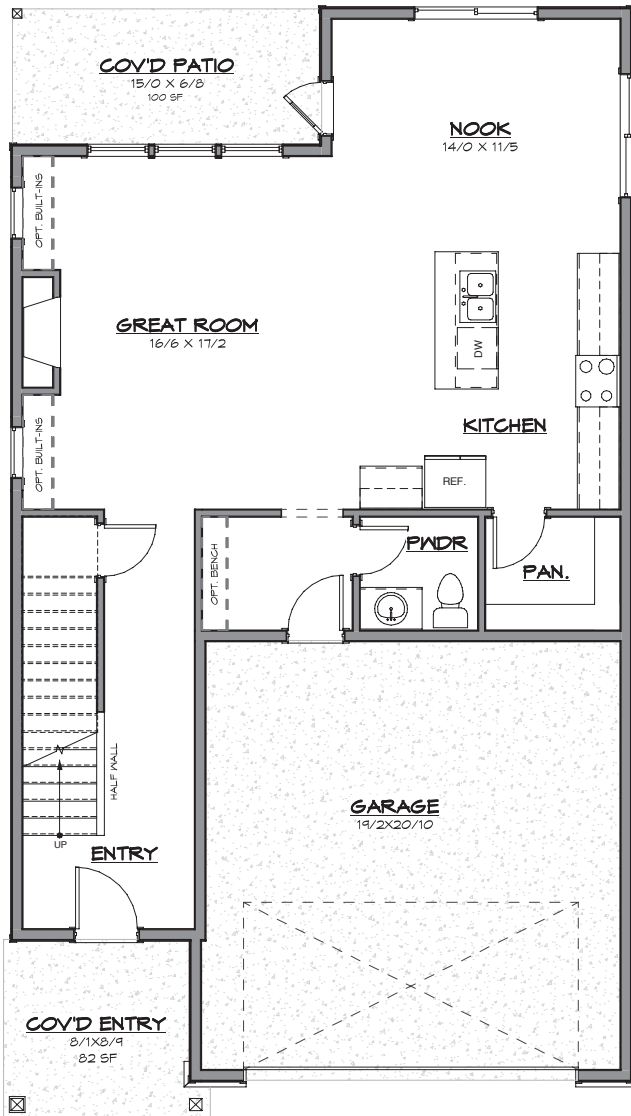

GENERATION HOMES
N O R T H W E S T

The Medford

2365

- 2021 Building Excellence Award "Best New Home 750k-1M"
- 2021 New Homes Tour "Best of Show Under 750k"
- 2021 Clark County BIA Building "Excellence Award"
- 2021 Parade of Homes "Industry Choice" and People's Choice" Award
- 2019 Building Excellence Award "Best New Home \$800k-\$1M"
- 2018 New Homes Tour "Most Livable Floor Plan"

GENERATION HOMES
N O R T H W E S T

Total SqFt: 2365

Bathrooms: 2.5

Bedrooms: 4

Garage: 2-car