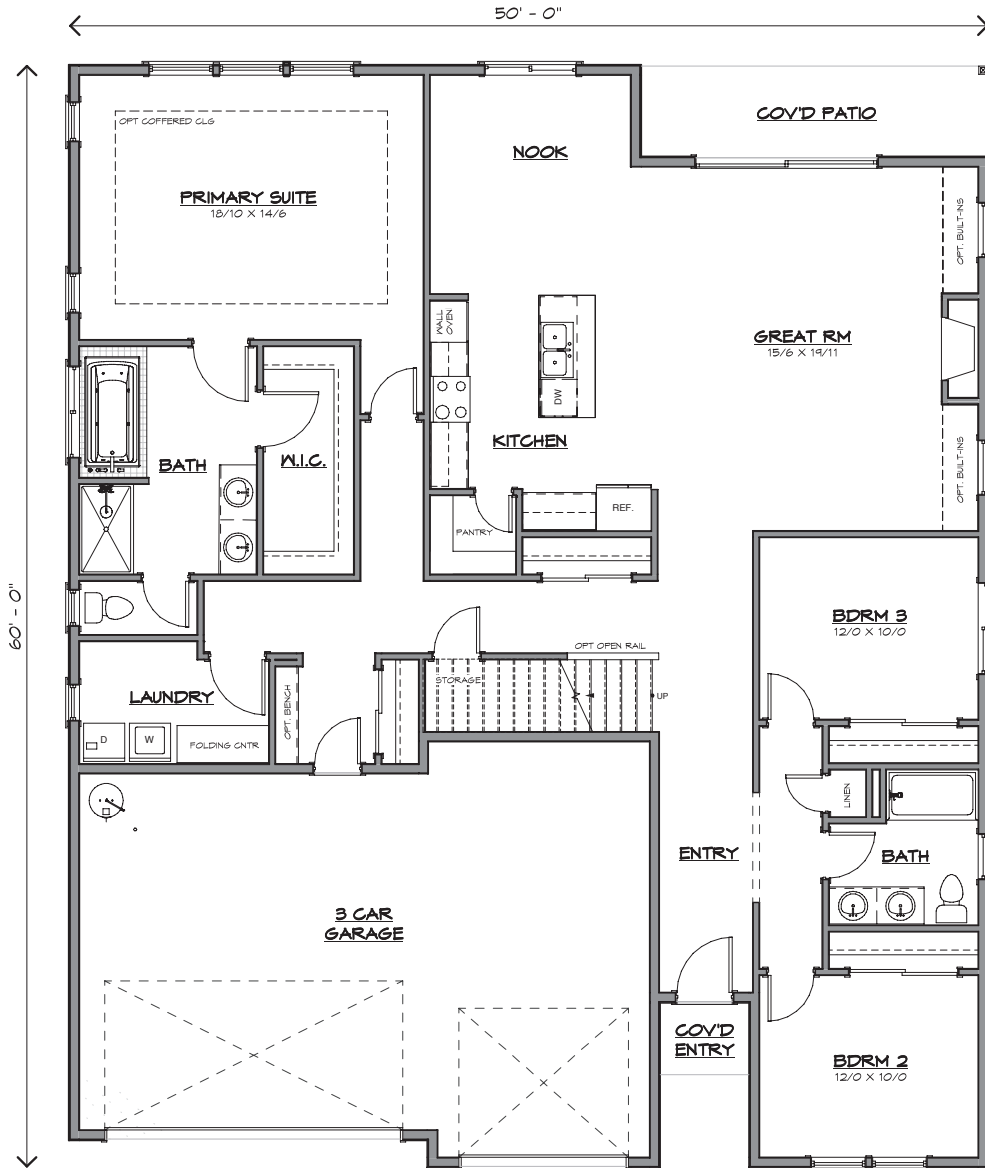

GENERATION HOMES
N O R T H W E S T

The Lakeville

2552

- 2021 Building Excellence Award "Best New Home 750k-1M"
- 2021 New Homes Tour "Best of Show Under 750k"
- 2021 Clark County BIA Building "Excellence Award"
- 2021 Parade of Homes "Industry Choice" and "People's Choice" Award
- 2019 Building Excellence Award "Best New Home \$800k-\$1M"
- 2018 New Homes Tour "Most Livable Floor Plan"

GENERATION HOMES
N O R T H W E S T

Total SqFt: 2552
 Bedrooms: 3 + Bonus
 Bathrooms: 3
 Garage: 3-car