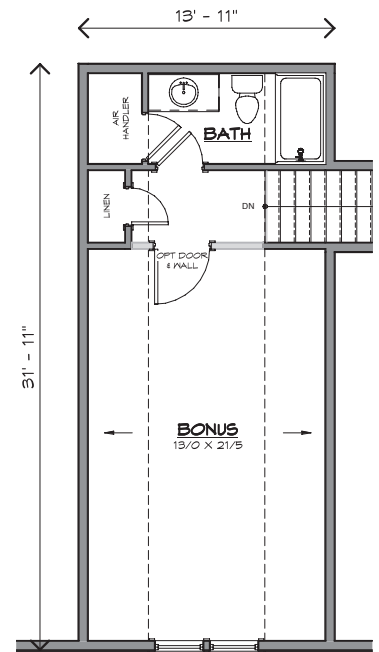

GENERATION HOMES
N O R T H W E S T

Total SqFt: 2552
 Bedrooms: 3 + Bonus
 Bathrooms: 3
 Garage: 3-car