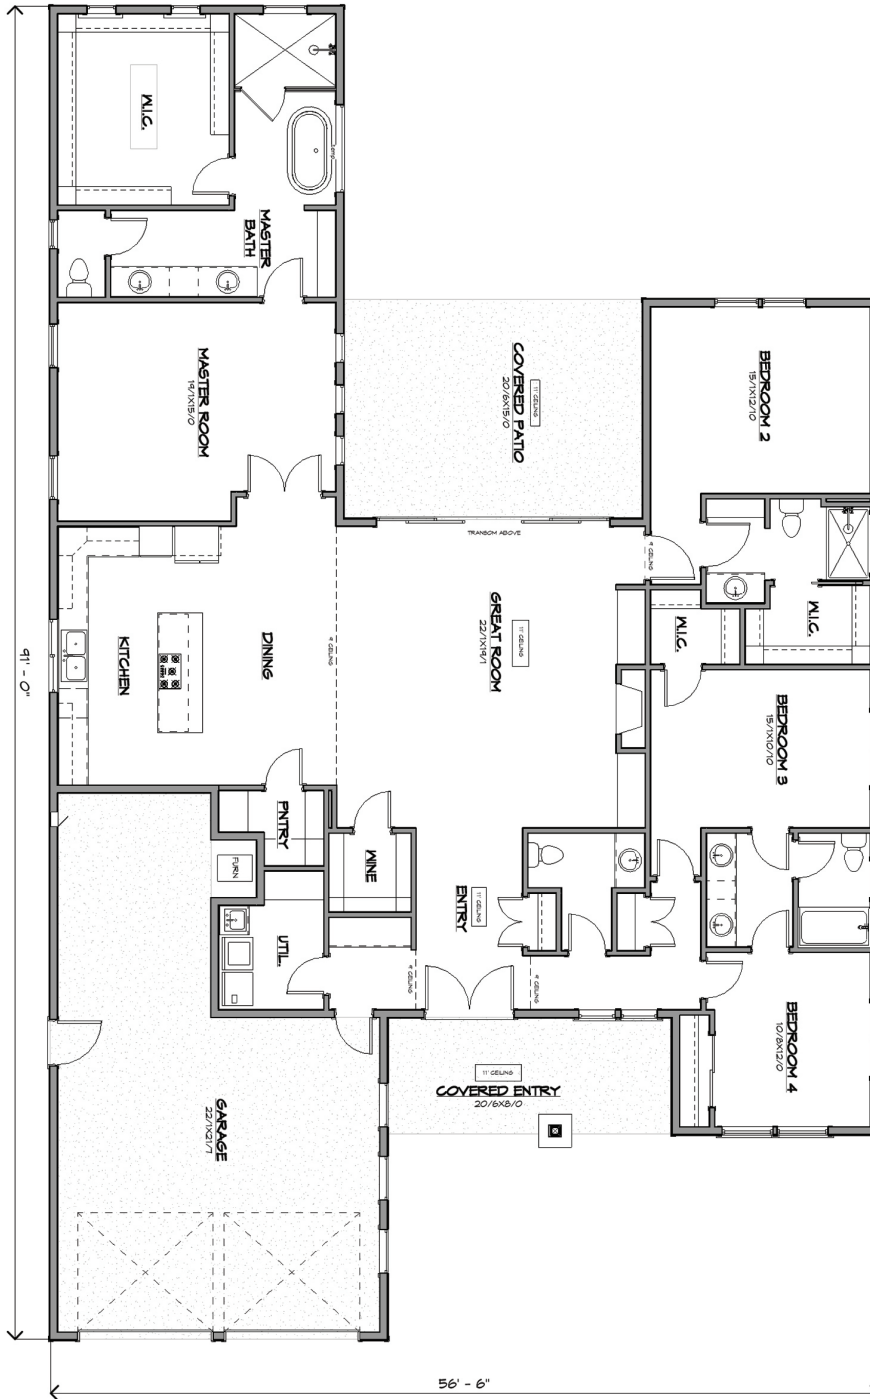

GENERATION HOMES
N O R T H W E S T

Total SqFt: 2792

Bedrooms: 4

Bathrooms: 3.5

Garage: 3-car