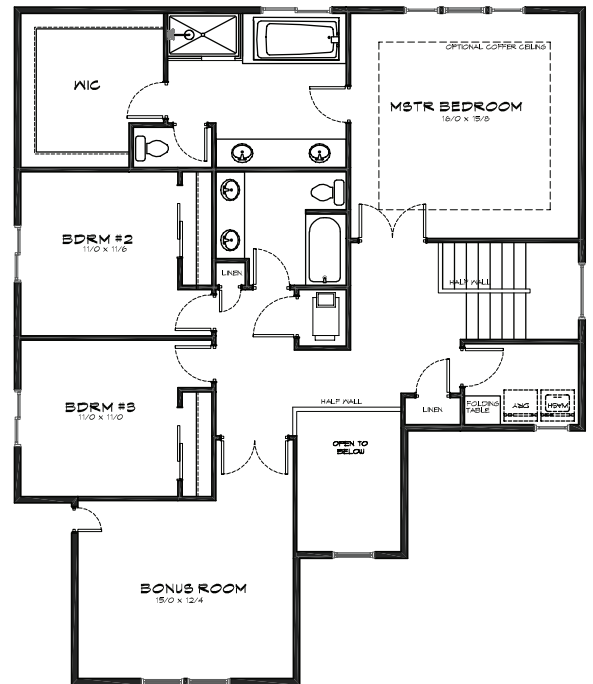

GENERATION HOMES
N O R T H W E S T

Total SqFt: 2841
 Bedrooms: 4 + Bonus + Office
 Bathrooms: 3
 Garage: 3-car