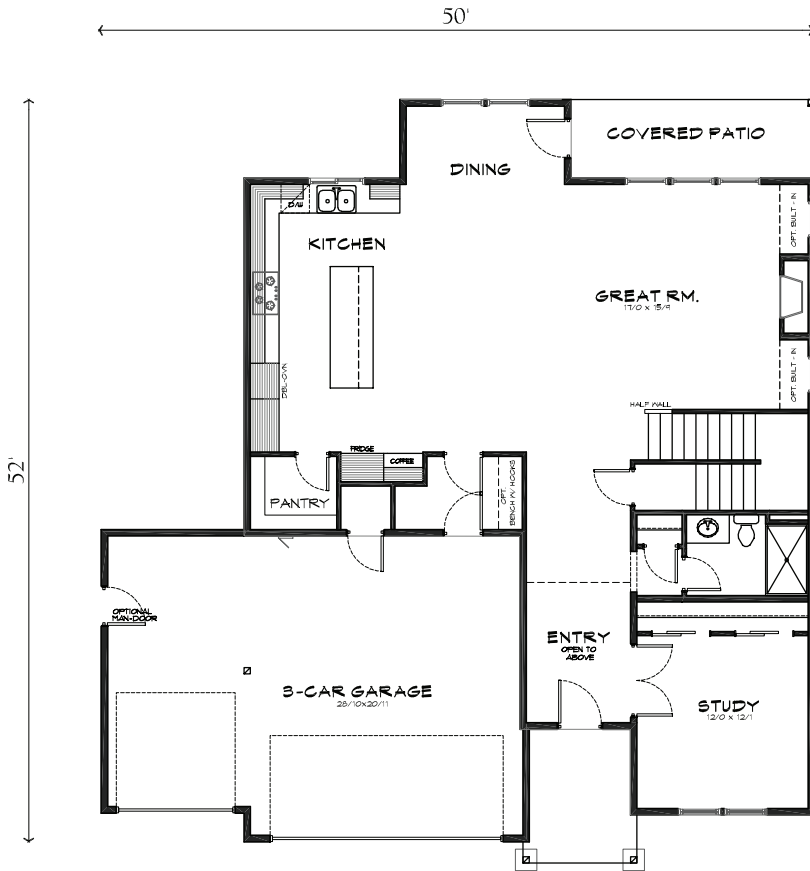

GENERATION HOMES
N O R T H W E S T

Total SqFt: 2841
 Bedrooms: 4 + Bonus + Office
 Bathrooms: 3
 Garage: 3-car