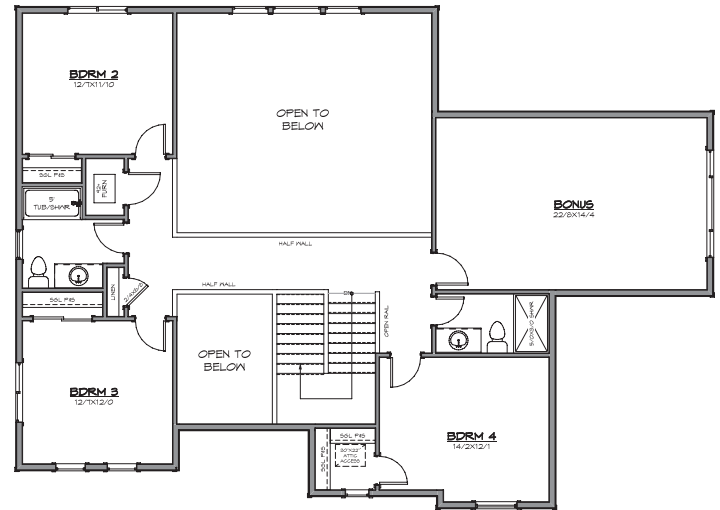

GENERATION HOMES
N O R T H W E S T

The Edina

3732

2021 Building Excellence Award "Best New Home 750k-1M"
2021 New Homes Tour "Best of Show Under 750k"
2021 Clark County BIA Building "Excellence Award"
2021 Parade of Homes "Industry Choice" and People's Choice" Award
2019 Building Excellence Award "Best New Home \$800k-\$1M"
2018 New Homes Tour "Most Livable Floor Plan"

GENERATION HOMES
N O R T H W E S T

Total SqFt: 3732

Bedrooms: 4 +Office +Bonus

Bathrooms: 3.5

Garage: 3-car