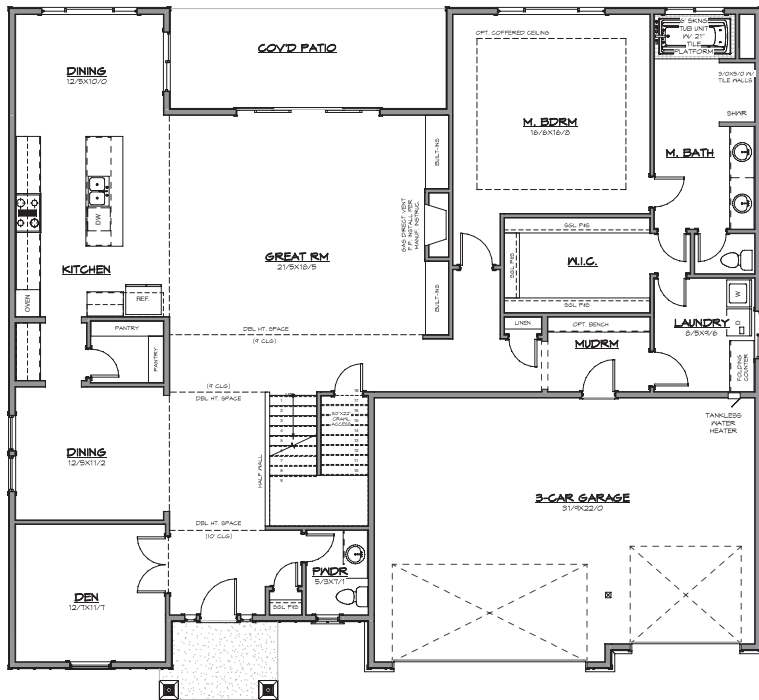

GENERATION HOMES
N O R T H W E S T

The Edina

3732

2021 Building Excellence Award "Best New Home 750k-1M"
2021 New Homes Tour "Best of Show Under 750k"
2021 Clark County BIA Building "Excellence Award"
2021 Parade of Homes "Industry Choice" and People's Choice" Award
2019 Building Excellence Award "Best New Home \$800k-\$1M"
2018 New Homes Tour "Most Livable Floor Plan"

GENERATION HOMES
N O R T H W E S T

Total SqFt: 3732

Bedrooms: 4 +Office +Bonus

Bathrooms: 3.5

Garage: 3-car