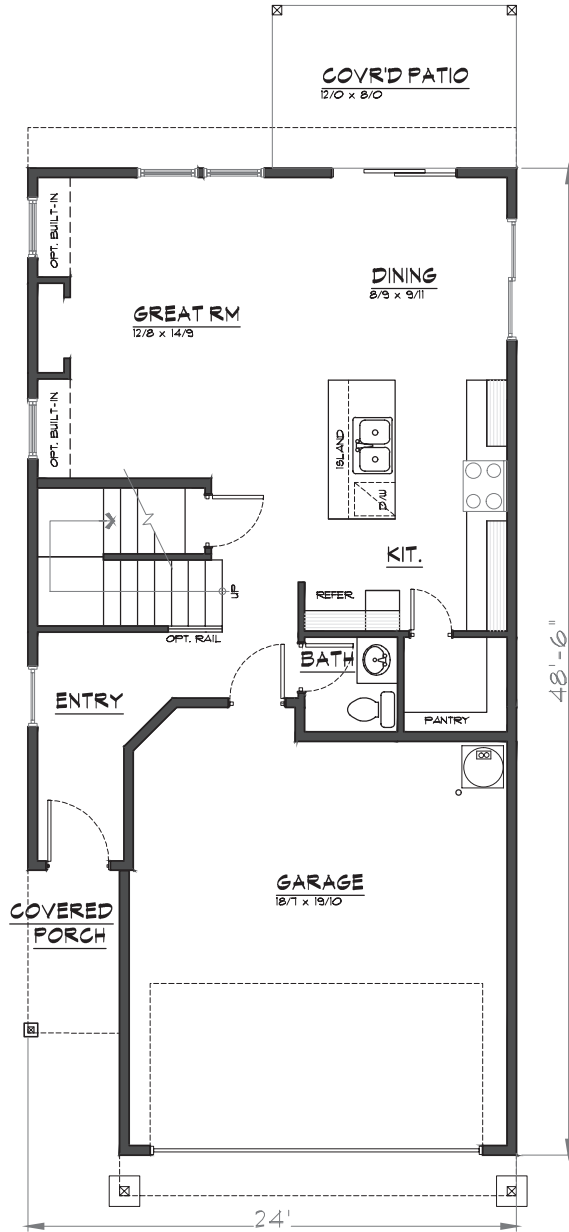

GENERATION HOMES
N O R T H W E S T

Total SqFt: 1855 Bathrooms: 2.5
Bedrooms: 4 Garage: 2-car