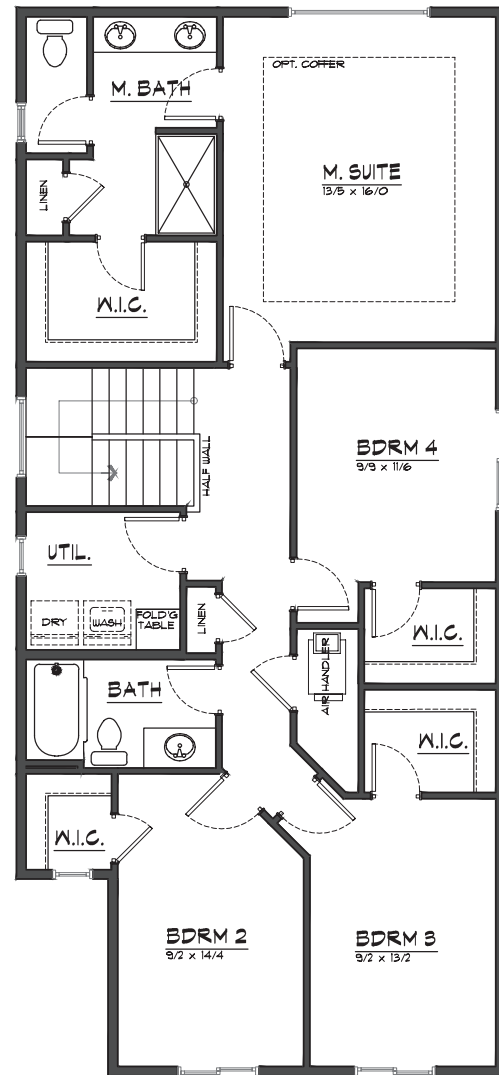

GENERATION HOMES
N O R T H W E S T

The Stillwater

1855

- 2021 Building Excellence Award "Best New Home 750k-1M"
- 2021 New Homes Tour "Best of Show Under 750k"
- 2021 Clark County BIA Building "Excellence Award"
- 2021 Parade of Homes "Industry Choice" and People's Choice" Award
- 2019 Building Excellence Award "Best New Home \$800k-\$1M"
- 2018 New Homes Tour "Most Livable Floor Plan"

GENERATION HOMES
N O R T H W E S T

Total SqFt: 1855 Bathrooms: 2.5
Bedrooms: 4 Garage: 2-car