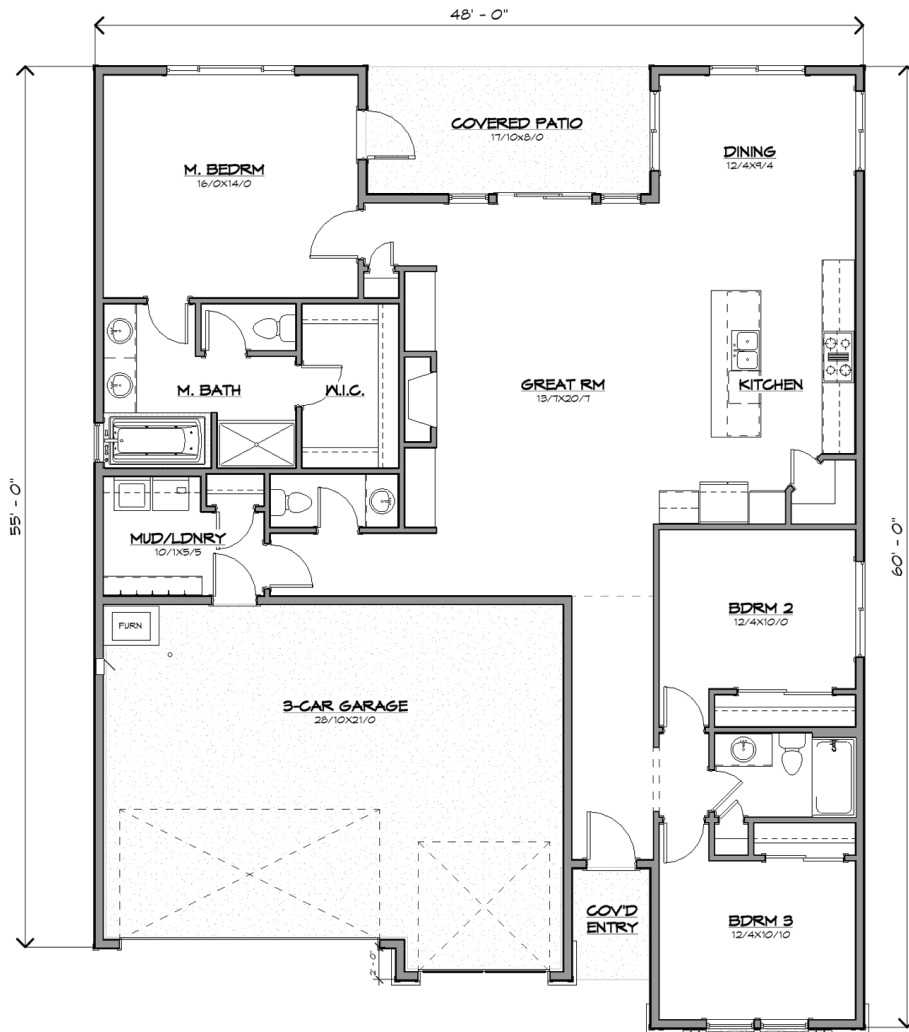

Total SqFt: 1908

Bedrooms: 3

Bathrooms: 2.5

Garage: 3-car

Main Floor Plan - 1908 SF