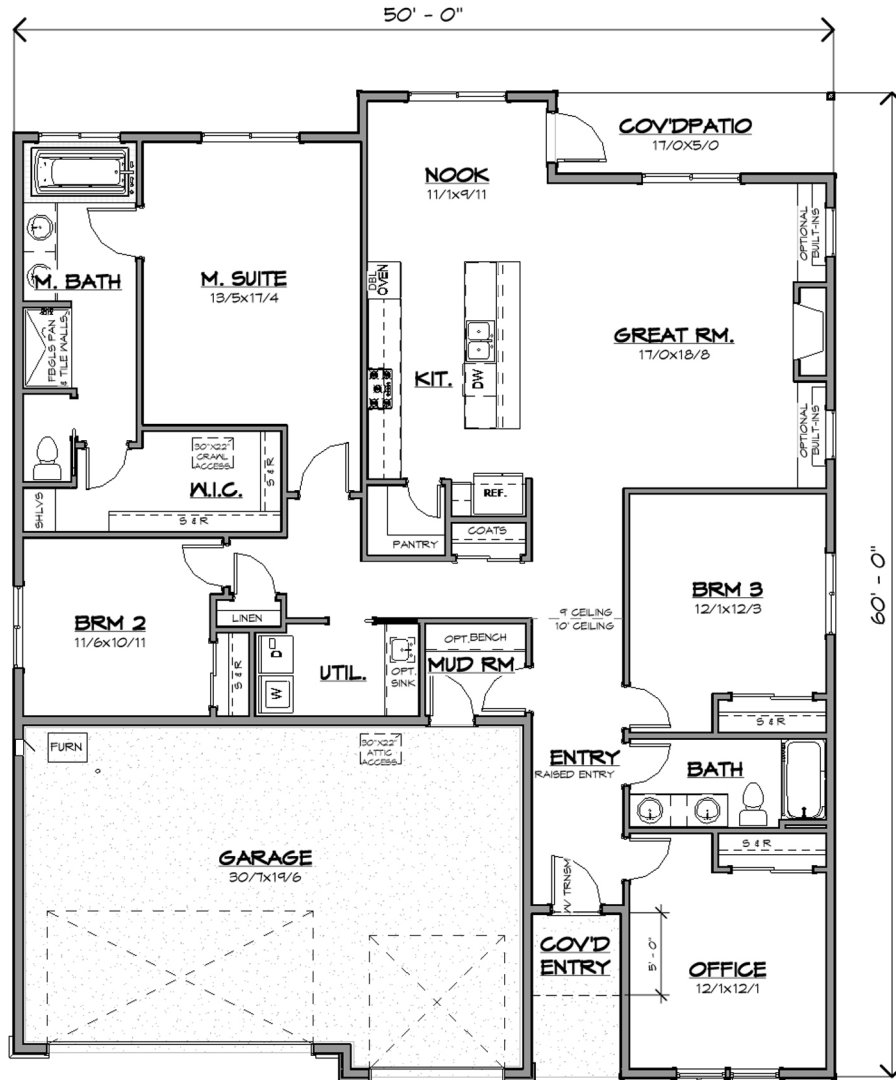

GENERATION HOMES
N O R T H W E S T

2136

GENERATION HOMES
N O R T H W E S T

2018 New Homes Tour "Most Livable Floor Plan"
2017 Clark County BIA Builder of the Year
2017 Clark County Parade of Homes Winner "Best in Show"
Building Excellence Award 2017 - Best New Home \$350,000 - \$500,000

Total SqFt: 2136

Bedrooms: 4 +Office

Bathrooms: 2.5

Garage: 3-car

Main Floor Plan - 2136 SF