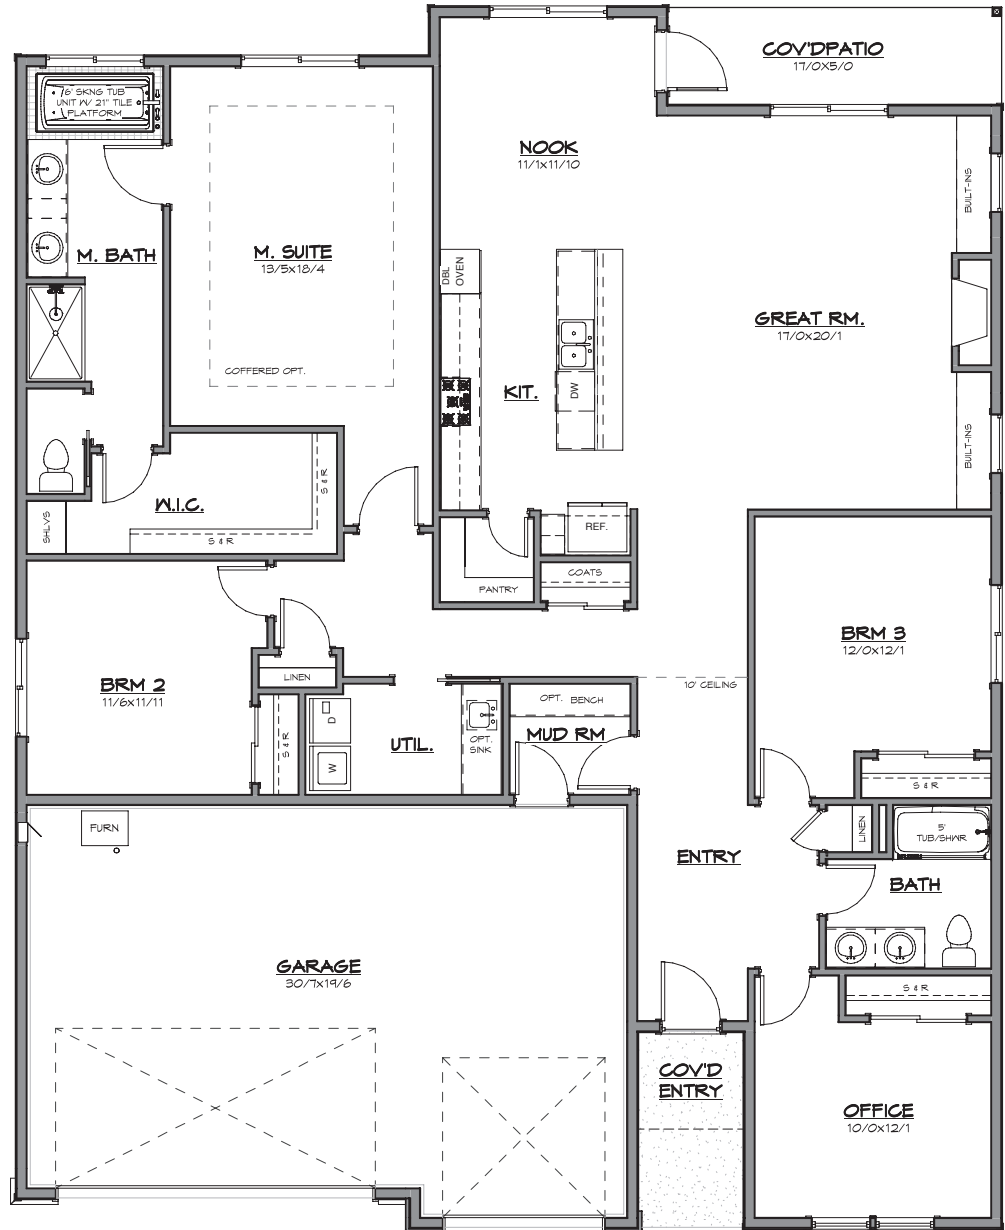

GENERATION HOMES
N O R T H W E S T

The Lexington

2235

- 2018 New Homes Tour "Most Livable Floor Plan"
- 2017 Clark County BIA Builder of the Year
- 2017 Clark County Parade of Homes Winner "Best in Show"
- Building Excellence Award 2017 - Best New Home \$350,000 - \$500,000

GENERATION HOMES
N O R T H W E S T

Total SqFt: 2235
 Bedrooms: 3 + Office
 Bathrooms: 2
 Garage: 3-car