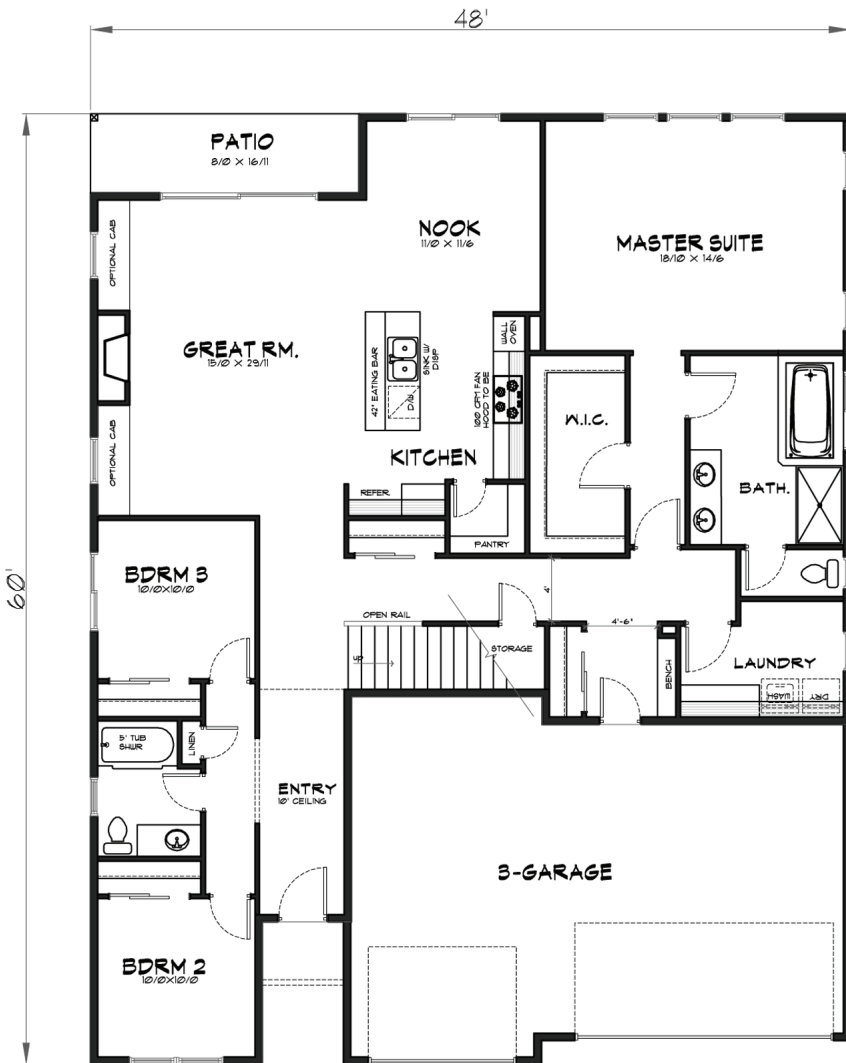

GENERATION HOMES
N O R T H W E S T

2442

GENERATION HOMES
N O R T H W E S T

2018 New Homes Tour "Most Livable Floor Plan"
2017 Clark County BIA Builder of the Year
2017 Clark County Parade of Homes Winner "Best in Show"
Building Excellence Award 2017 - Best New Home \$350,000 - \$500,000

Total SqFt: 2442

Bedrooms: 3 + Bonus

Bathrooms: 3

Garage: 3-car

MAIN FLOOR PLAN

2047 sq.ft.

UPPER FLOOR PLAN

393 sq.ft.

(ATTIC TRUSSES)