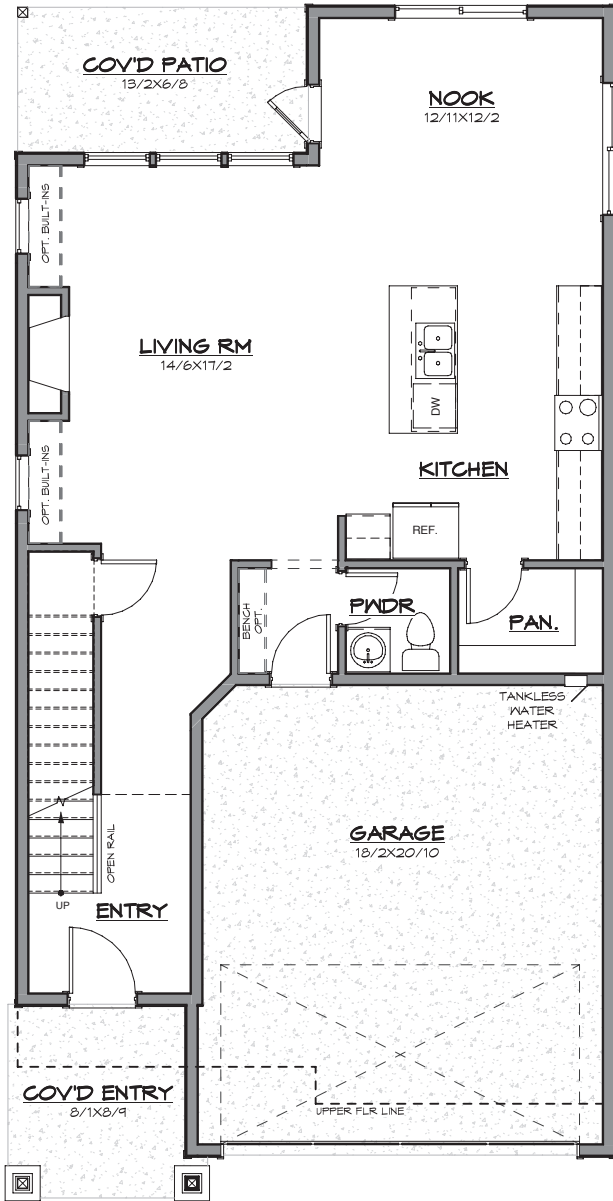

GENERATION HOMES
N O R T H W E S T

The Medford II

2047

- 2018 New Homes Tour "Most Livable Floor Plan"
- 2017 Clark County BIA Builder of the Year
- 2017 Clark County Parade of Homes Winner "Best in Show"
- Building Excellence Award 2017 - Best New Home \$350,000 - \$500,000

GENERATION HOMES
N O R T H W E S T

Total SqFt: 2047
Bedrooms: 4
Bathrooms: 2.5
Garage: 2-car