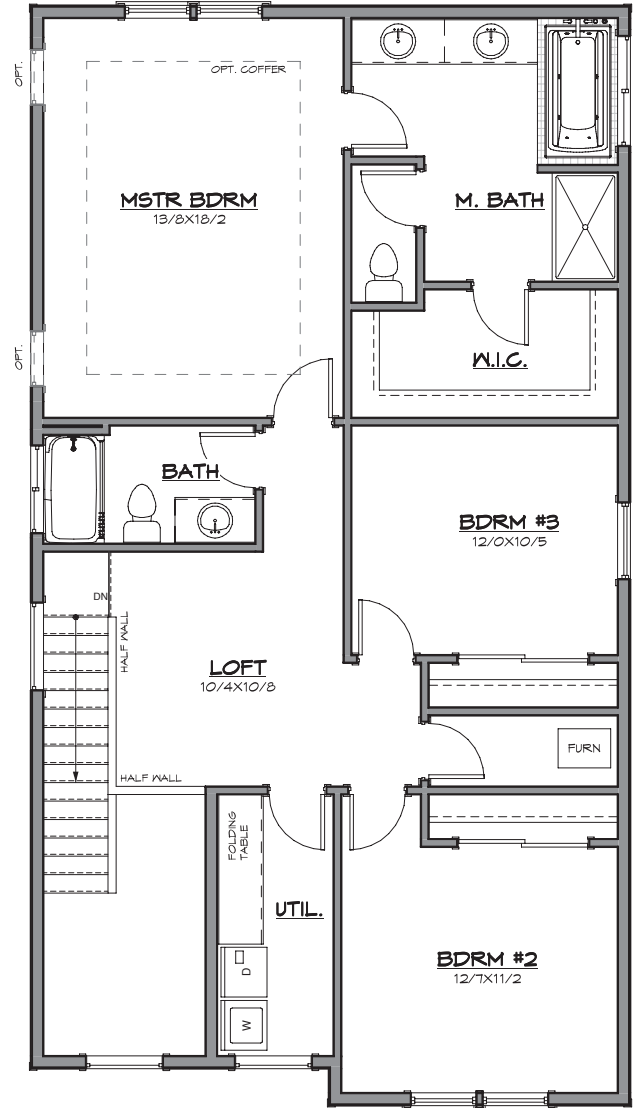

GENERATION HOMES
N O R T H W E S T

The Medford II

2047

- 2018 New Homes Tour "Most Livable Floor Plan"
- 2017 Clark County BIA Builder of the Year
- 2017 Clark County Parade of Homes Winner "Best in Show"
- Building Excellence Award 2017 - Best New Home \$350,000 - \$500,000

GENERATION HOMES
N O R T H W E S T

Total SqFt: 2047
Bedrooms: 4
Bathrooms: 2.5
Garage: 2-car